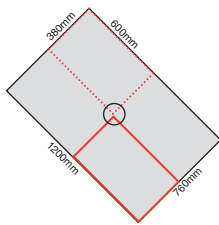

Marmox Showerlay tray sizes

edge thickness

All are 20mm except

- * 24mm 1500x1500
- 24mm 1500x800
- ** 27mm 1850x900