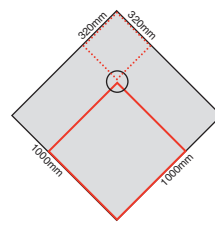

Marmox Showerlay tray sizes

edge thickness

All are 20mm except

- * 24mm 1500x1500
- 24mm 1500x800
- ** 27mm 1850x900