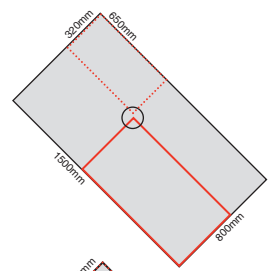

Marmox Showerlay tray sizes

edge thickness

All are 20mm except

- * 24mm 1500x1500
- 24mm 1500x800
- ** 27mm 1850x900