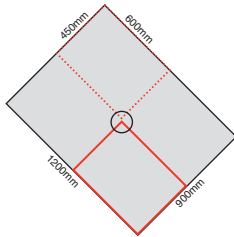

Marmox Showerlay tray sizes

edge thickness

All are 20mm except

- * 24mm 1500x1500
- 24mm 1500x800
- ** 27mm 1850x900