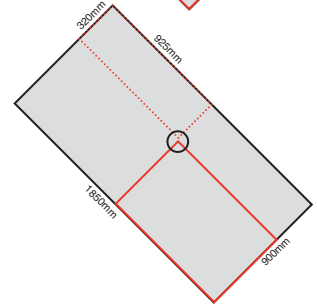

Marmox Showerlay tray sizes

edge thickness

All are 20mm except

- * 24mm 1500x1500
- 24mm 1500x800
- ** 27mm 1850x900