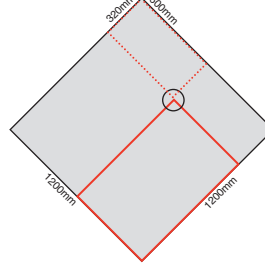

Marmox Showerlay tray sizes

edge thickness

All are 20mm except

- * 24mm 1500x1500
- 24mm 1500x800
- ** 27mm 1850x900