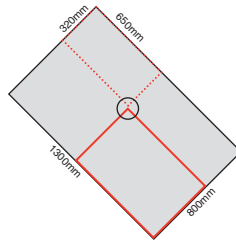

Marmox Showerlay tray sizes

edge thickness

All are 20mm except

- * 24mm 1500x1500
- 24mm 1500x800
- ** 27mm 1850x900