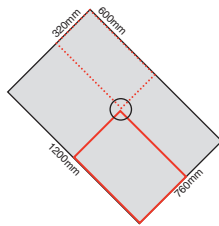

Marmox Showerlay tray sizes

edge thickness

All are 20mm except

- * 24mm 1500x1500
- 24mm 1500x800
- ** 27mm 1850x900