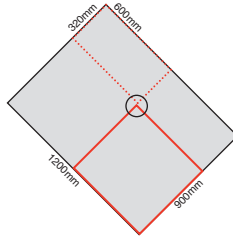

Marmox Showerlay tray sizes

edge thickness

All are 20mm except

- * 24mm 1500x1500
- 24mm 1500x800
- ** 27mm 1850x900