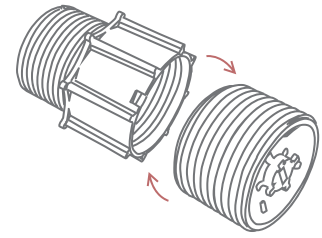

PEDESTAL EXTENSION GUIDE

75-120mm
120-170mm
170-215mm

Extensions SE3

The Eterno Ivica Pedestal system can be used to fix 20mm tiles to roof terraces, balconies and flat roofs. The SE3 pedestal can be used to achieve heights between 75mm and 120mm, and can be extended up to 455mm using the Eterno Ivica Extension Piece.

Standard pedestal	+ number of extension pieces	Combined height range
VVZ-SE3	1	140-230mm
VVZ-SE3	2	205-345mm
VVZ-SE3	3	270-455mm

Extensions SE4

The Eterno Ivica Pedestal system can be used to fix 20mm tiles to roof terraces, balconies and flat roofs. The SE4 pedestal can be used to achieve heights between 120mm and 170mm, and can be extended up to 500mm using the Eterno Ivica Extension Piece.

Standard pedestal	+ number of extension pieces	Combined height range
VVZ-SE4	1	185-275mm
VVZ-SE4	2	250-385mm
VVZ-SE4	3	315-500mm

Extensions SE5

The Eterno Ivica Pedestal system can be used to fix 20mm tiles to roof terraces, balconies and flat roofs. The SE5 pedestal can be used to achieve heights between 170mm and 215mm, and can be extended up to 550mm using the Eterno Ivica Extension Piece.