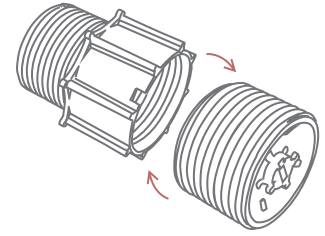

PEDESTAL EXTENSION GUIDE

75-120mm
120-170mm
170-215mm

Extensions SE3

The Eterno Ivica Pedestal system can be used to fix 20mm tiles to roof terraces, balconies and flat roofs. The SE3 pedestal can be used to achieve heights between 75mm and 120mm, and can be extended up to 455mm using the Eterno Ivica Extension Piece.

Standard pedestal	+ number of extension pieces	Combined height range
VVZ-SE3	1	140-230mm
VVZ-SE3	2	205-345mm
VVZ-SE3	3	270-455mm

Extensions SE4

The Eterno Ivica Pedestal system can be used to fix 20mm tiles to roof terraces, balconies and flat roofs. The SE4 pedestal can be used to achieve heights between 120mm and 170mm, and can be extended up to 500mm using the Eterno Ivica Extension Piece.

Standard pedestal	+ number of extension pieces	Combined height range
VVZ-SE4	1	185-275mm
VVZ-SE4	2	250-385mm
VVZ-SE4	3	315-500mm

Extensions SE5

The Eterno Ivica Pedestal system can be used to fix 20mm tiles to roof terraces, balconies and flat roofs. The SE5 pedestal can be used to achieve heights between 170mm and 215mm, and can be extended up to 550mm using the Eterno Ivica Extension Piece.