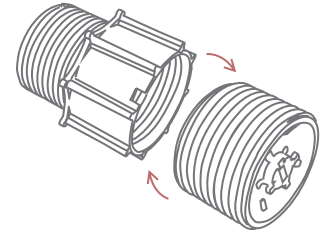

PEDESTAL EXTENSION GUIDE

75-120mm
120-170mm
170-215mm

Extensions SE3

The Eterno Ivica Pedestal system can be used to fix 20mm tiles to roof terraces, balconies and flat roofs. The SE3 pedestal can be used to achieve heights between 75mm and 120mm, and can be extended up to 455mm using the Eterno Ivica Extension Piece.

Standard pedestal	+ number of extension pieces	Combined height range
VVZ-SE3	1	140-230mm
VVZ-SE3	2	205-345mm
VVZ-SE3	3	270-455mm

Extensions SE4

The Eterno Ivica Pedestal system can be used to fix 20mm tiles to roof terraces, balconies and flat roofs. The SE4 pedestal can be used to achieve heights between 120mm and 170mm, and can be extended up to 500mm using the Eterno Ivica Extension Piece.

Standard pedestal	+ number of extension pieces	Combined height range
VVZ-SE4	1	185-275mm
VVZ-SE4	2	250-385mm
VVZ-SE4	3	315-500mm

Extensions SE5

The Eterno Ivica Pedestal system can be used to fix 20mm tiles to roof terraces, balconies and flat roofs. The SE5 pedestal can be used to achieve heights between 170mm and 215mm, and can be extended up to 550mm using the Eterno Ivica Extension Piece.