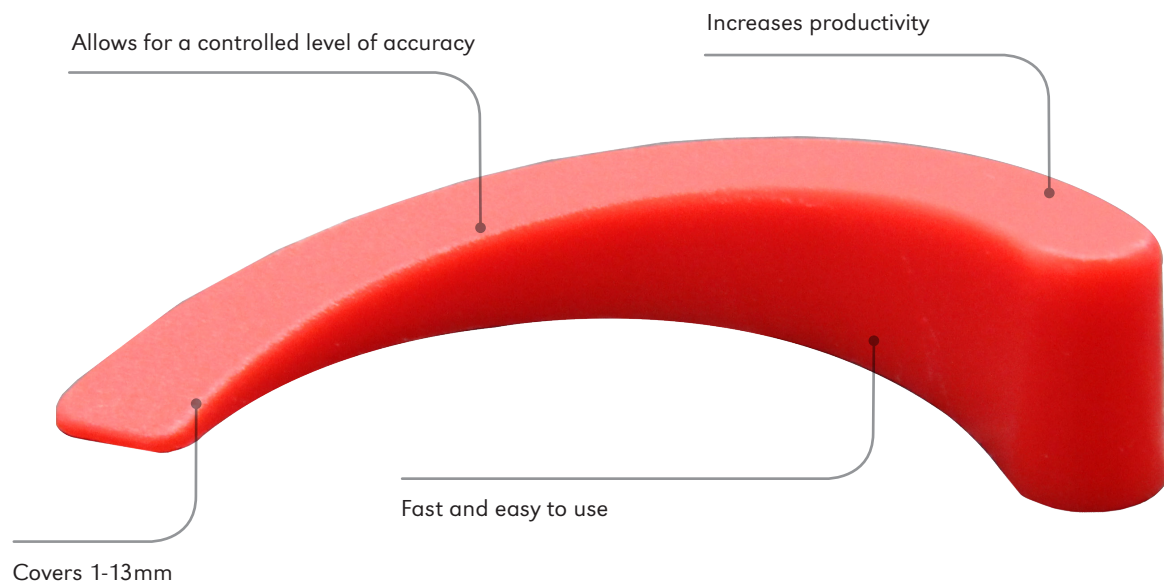

+44 (0)1642 713000 info@genesis-gs.com
www.genesis-gs.com

Genesis
For the Perfect Finish