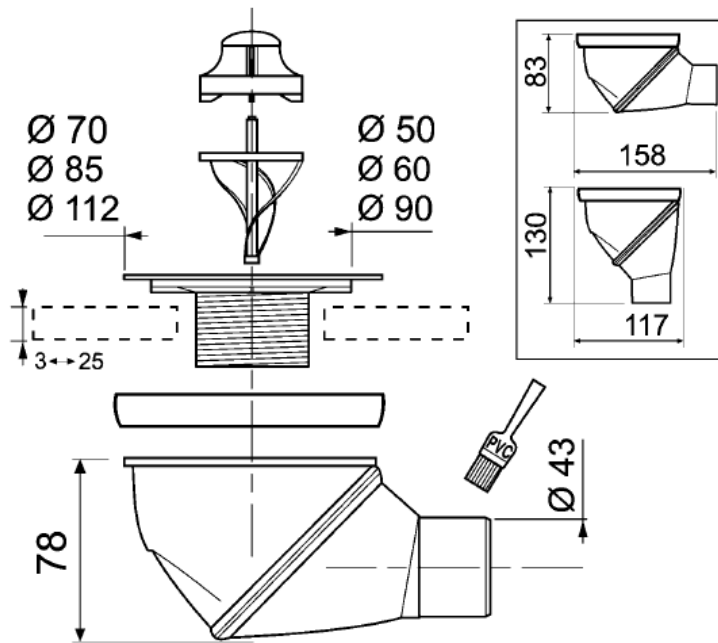

Marmox's adjustable Wirquin 360° Showerlay Drain

(all dimensions are mm)