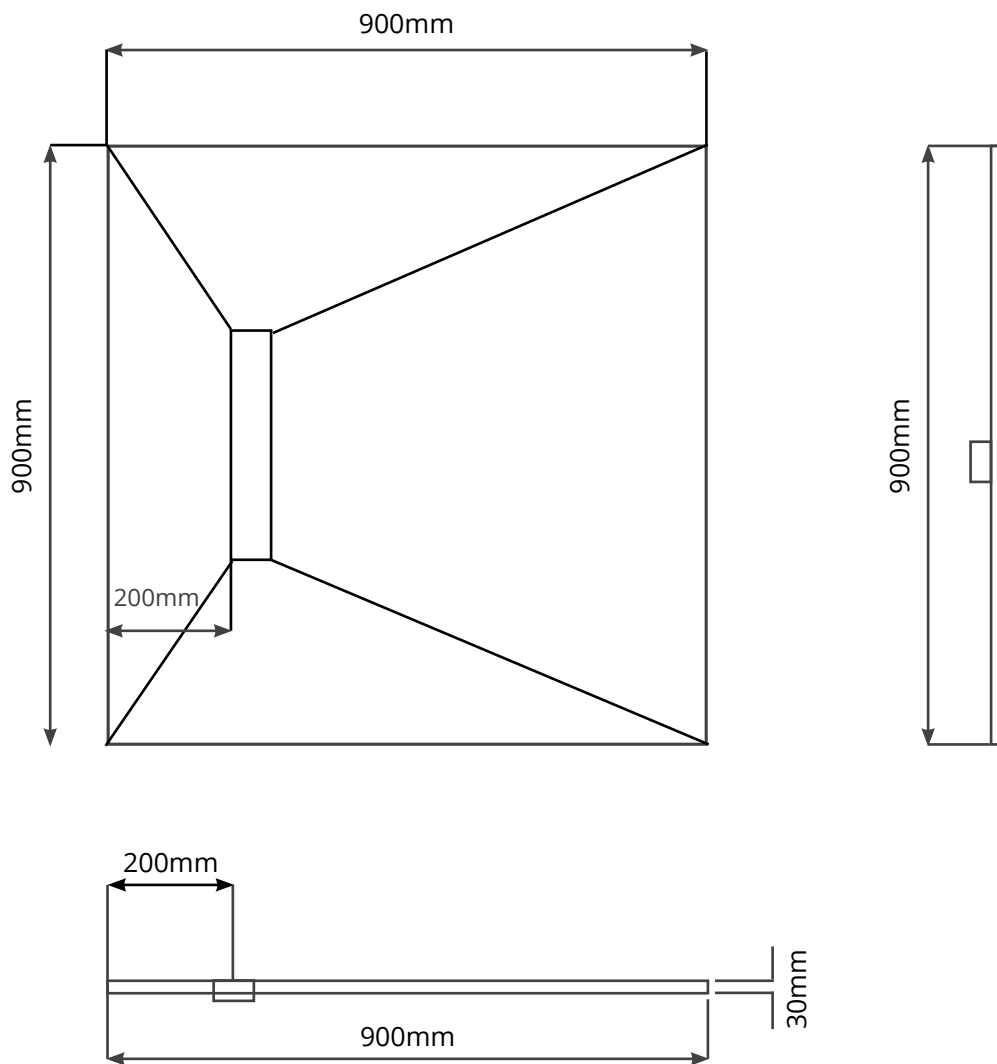

900 x 900 x 30mm Linear End Drain

1200 x 900 x 30mm Linear End Drain