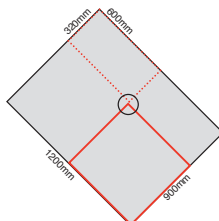

# Marmox Showerlay tray sizes

edge thickness

All are 20mm except

- \* 24mm 1500x1500
- 24mm 1500x800
- \*\* 24mm 1850x900