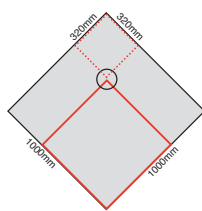

# Marmox Showerlay tray sizes

edge thickness

All are 20mm except

- \* 24mm 1500x1500
- 24mm 1500x800
- \*\* 24mm 1850x900