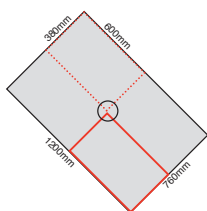

# Marmox Showerlay tray sizes

edge thickness

All are 20mm except

- \* 24mm 1500x1500
- 24mm 1500x800
- \*\* 24mm 1850x900