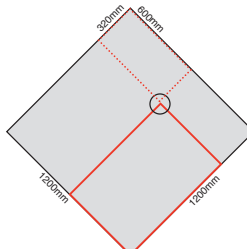

# Marmox Showerlay tray sizes

edge thickness

All are 20mm except

- \* 24mm 1500x1500
- 24mm 1500x800
- \*\* 24mm 1850x900