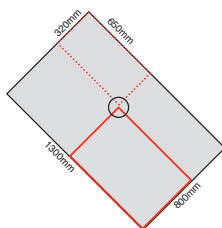

# Marmox Showerlay tray sizes

edge thickness

All are 20mm except

- \* 24mm 1500x1500
- 24mm 1500x800
- \*\* 24mm 1850x900