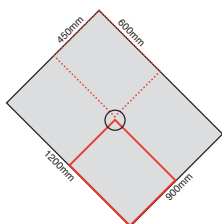

# Marmox Showerlay tray sizes

edge thickness

All are 20mm except

- \* 24mm 1500x1500
- 24mm 1500x800
- \*\* 24mm 1850x900