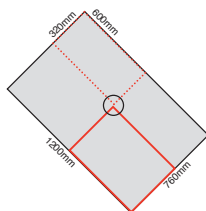

# Marmox Showerlay tray sizes

edge thickness

All are 20mm except

- \* 24mm 1500x1500
- 24mm 1500x800
- \*\* 24mm 1850x900