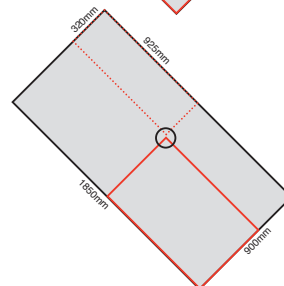

# Marmox Showerlay tray sizes

edge thickness

All are 20mm except

- \* 24mm 1500x1500
- 24mm 1500x800
- \*\* 24mm 1850x900