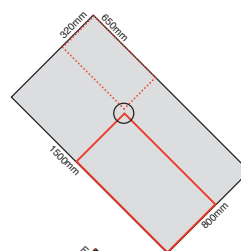

# Marmox Showerlay tray sizes

edge thickness

All are 20mm except

- \* 24mm 1500x1500
- 24mm 1500x800
- \*\* 24mm 1850x900