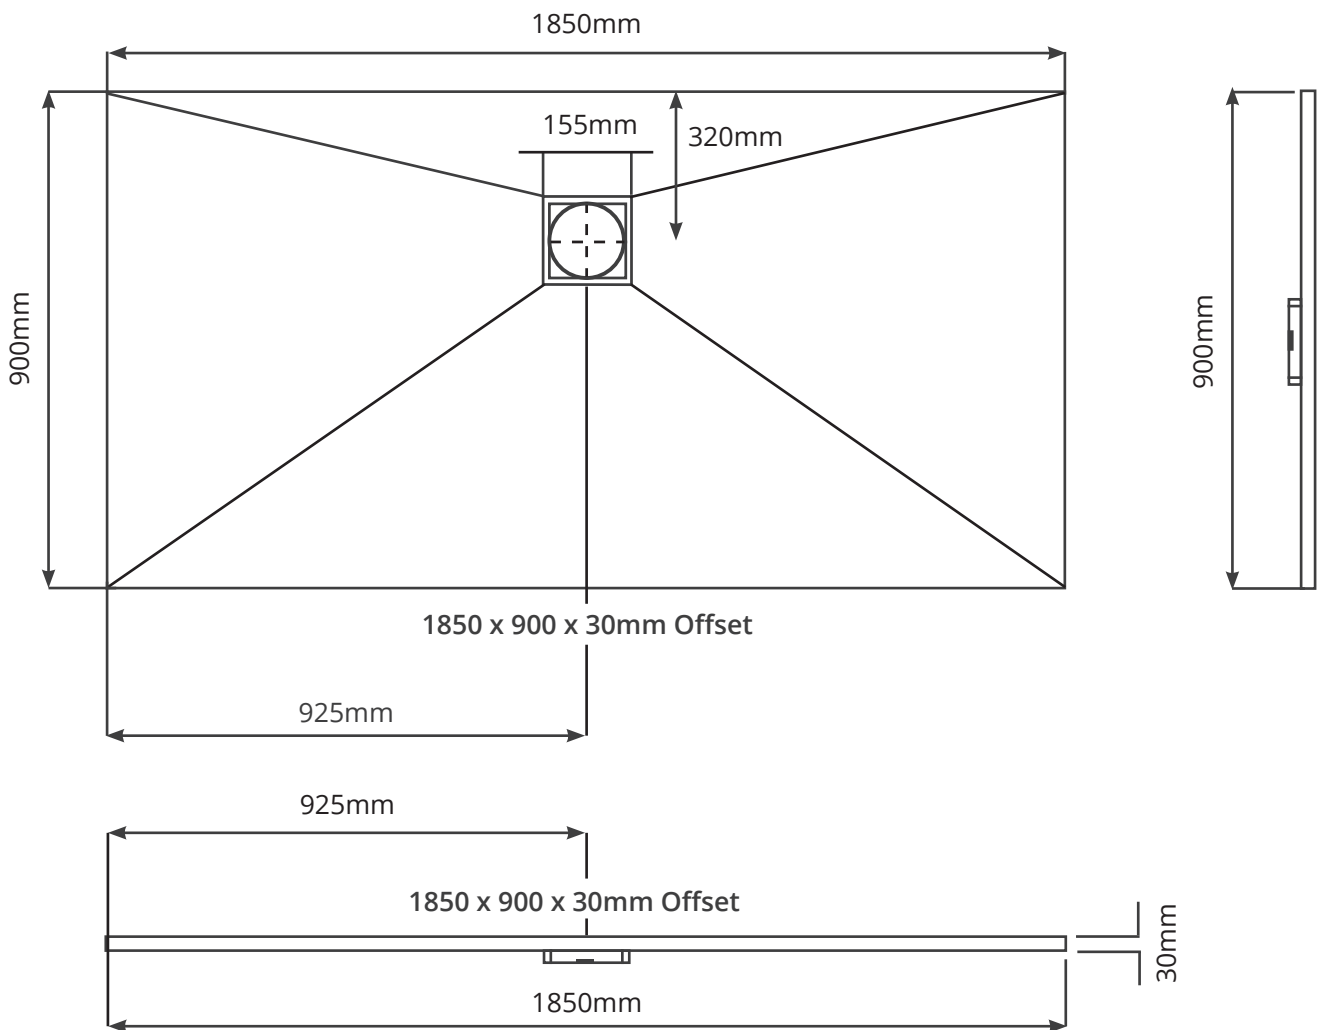

800 x 800 x 30mm Centre Drain

900 x 900 x 30mm Centre Drain

1000 x 1000 x 30mm Centre Drain

1200 x 1200 x 30mm Centre Drain

1200 x 900 x 30mm Centre Drain

800 x 800 x 30mm Corner Drain

900 x 900 x 30mm Corner Drain

1000 x 1000 x 30mm Corner Drain

1200 x 1200 x 30mm Corner Drain

1200 x 900 x 30mm Offset Drain

1850 x 900 x 30mm Offset Drain

1200 x 900 x 30mm End Drain

1200 x 900 x 30mm Linear Centre Drain

900 x 900 x 30mm Linear End Drain

1200 x 900 x 30mm Linear End Drain