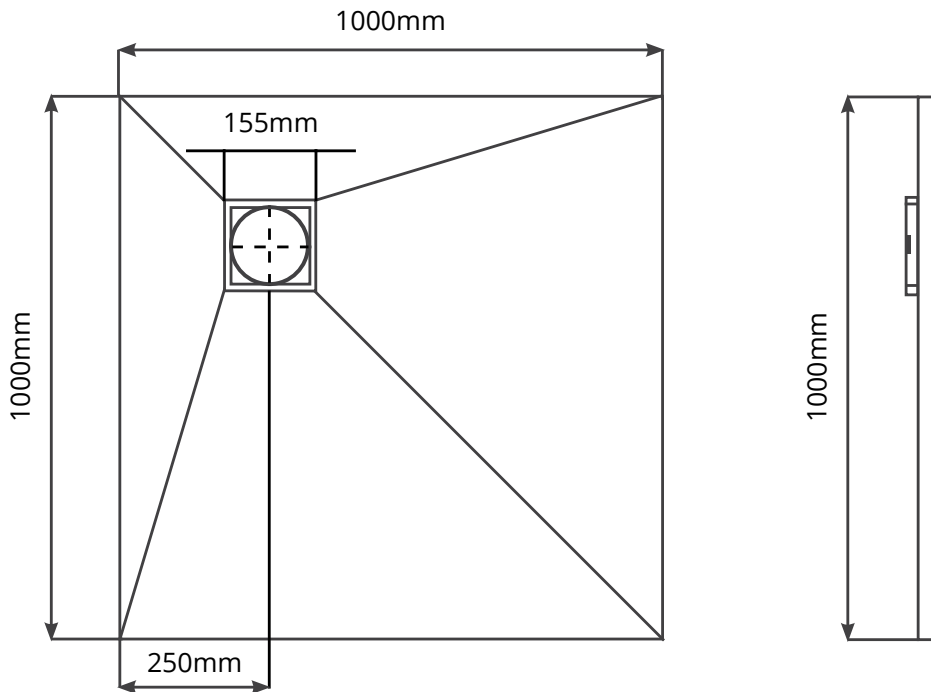

800 x 800 x 30mm Centre Drain

900 x 900 x 30mm Centre Drain

1000 x 1000 x 30mm Centre Drain

1200 x 1200 x 30mm Centre Drain

1200 x 900 x 30mm Centre Drain

800 x 800 x 30mm Corner Drain

900 x 900 x 30mm Corner Drain

1000 x 1000 x 30mm Corner Drain

1200 x 1200 x 30mm Corner Drain

1200 x 900 x 30mm Offset Drain

1850 x 900 x 30mm Offset Drain

1200 x 900 x 30mm End Drain

1200 x 900 x 30mm Linear Centre Drain

900 x 900 x 30mm Linear End Drain

1200 x 900 x 30mm Linear End Drain