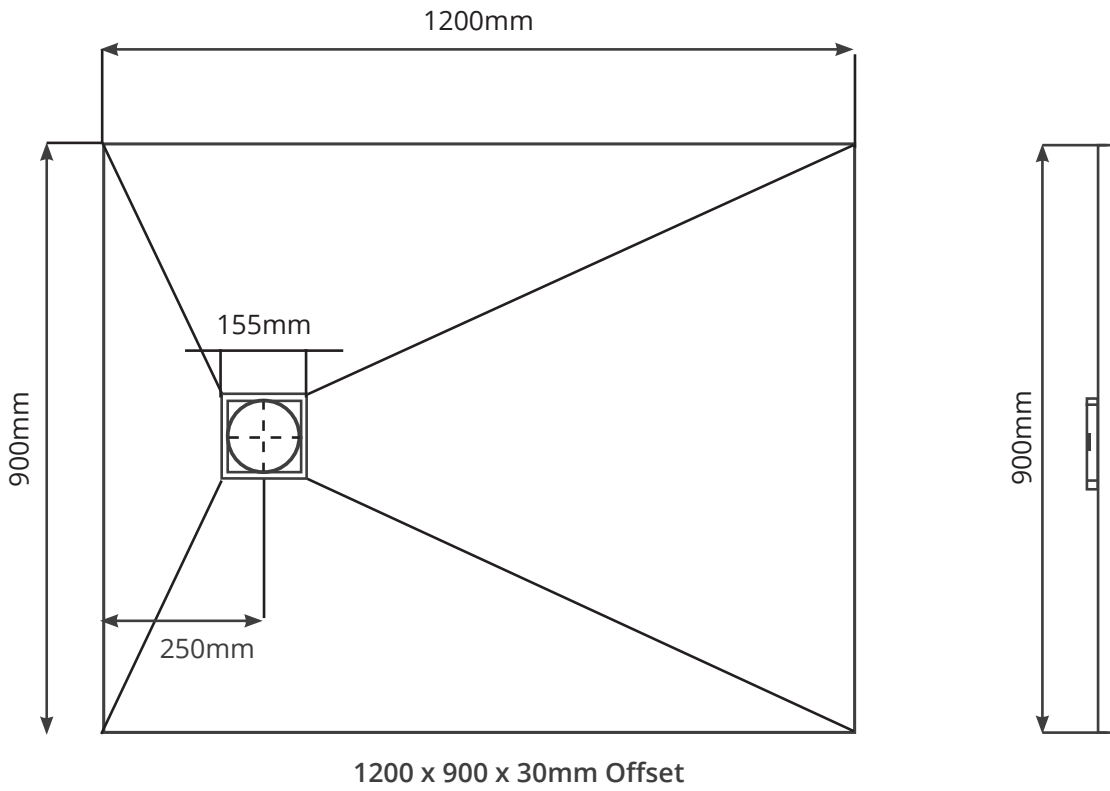

800 x 800 x 30mm Centre Drain

900 x 900 x 30mm Centre Drain

1000 x 1000 x 30mm Centre Drain

1200 x 1200 x 30mm Centre Drain

1200 x 900 x 30mm Centre Drain

800 x 800 x 30mm Corner Drain

900 x 900 x 30mm Corner Drain

1000 x 1000 x 30mm Corner Drain

1200 x 1200 x 30mm Corner Drain

1200 x 900 x 30mm Offset Drain

1850 x 900 x 30mm Offset Drain

1200 x 900 x 30mm End Drain

1200 x 900 x 30mm Linear Centre Drain

900 x 900 x 30mm Linear End Drain

1200 x 900 x 30mm Linear End Drain