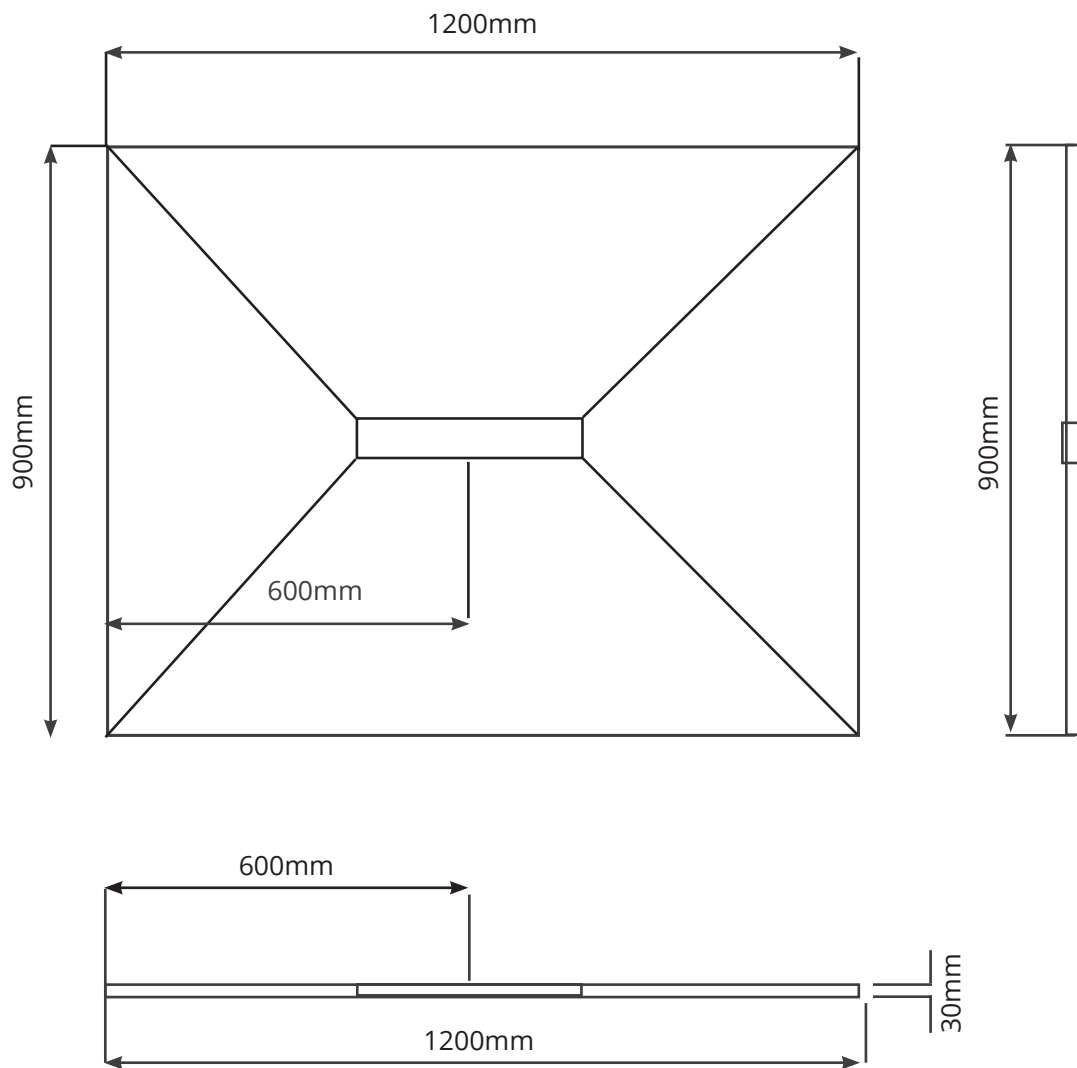

800 x 800 x 30mm Centre Drain

900 x 900 x 30mm Centre Drain

1000 x 1000 x 30mm Centre Drain

1200 x 1200 x 30mm Centre Drain

1200 x 900 x 30mm Centre Drain

800 x 800 x 30mm Corner Drain

900 x 900 x 30mm Corner Drain

1000 x 1000 x 30mm Corner Drain

1200 x 1200 x 30mm Corner Drain

1200 x 900 x 30mm Offset Drain

1850 x 900 x 30mm Offset Drain

1200 x 900 x 30mm End Drain

1200 x 900 x 30mm Linear Centre Drain

900 x 900 x 30mm Linear End Drain

1200 x 900 x 30mm Linear End Drain