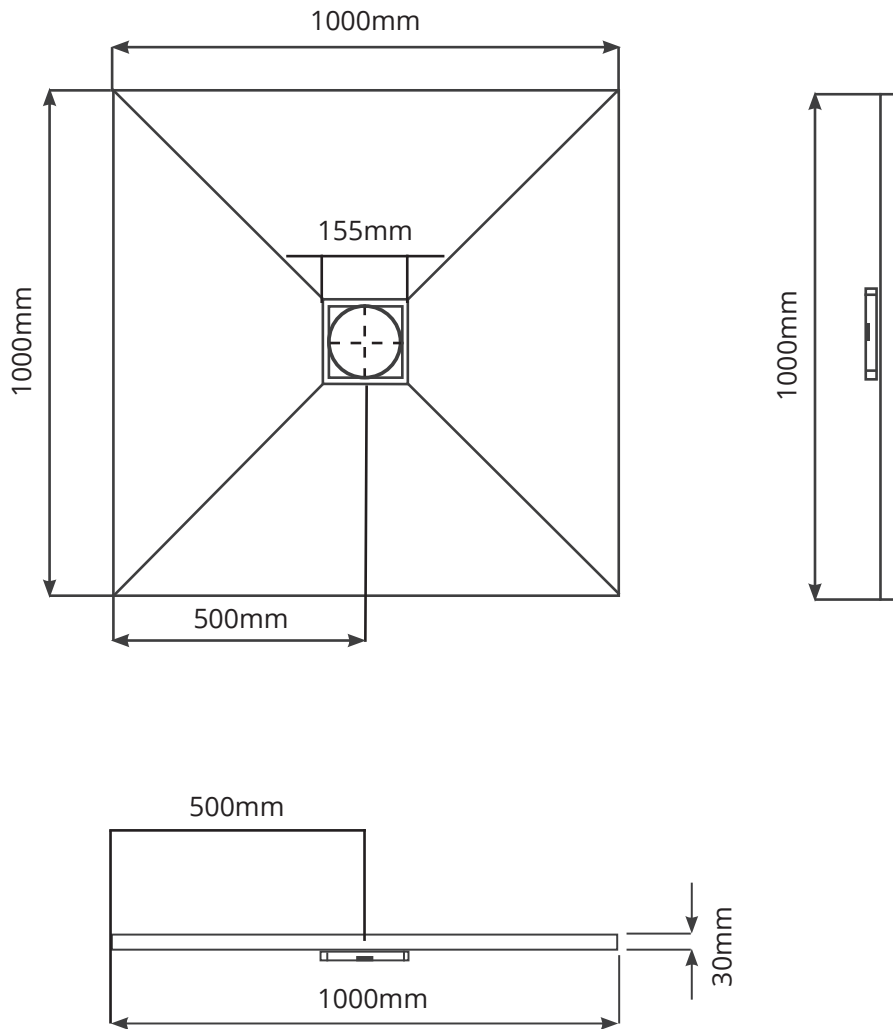

800 x 800 x 30mm Centre Drain

900 x 900 x 30mm Centre Drain

1000 x 1000 x 30mm Centre Drain

1200 x 1200 x 30mm Centre Drain

1200 x 900 x 30mm Centre Drain

800 x 800 x 30mm Corner Drain

900 x 900 x 30mm Corner Drain

1000 x 1000 x 30mm Corner Drain

1200 x 1200 x 30mm Corner Drain

1200 x 900 x 30mm Offset Drain

1850 x 900 x 30mm Offset Drain

1200 x 900 x 30mm End Drain

1200 x 900 x 30mm Linear Centre Drain

900 x 900 x 30mm Linear End Drain

1200 x 900 x 30mm Linear End Drain