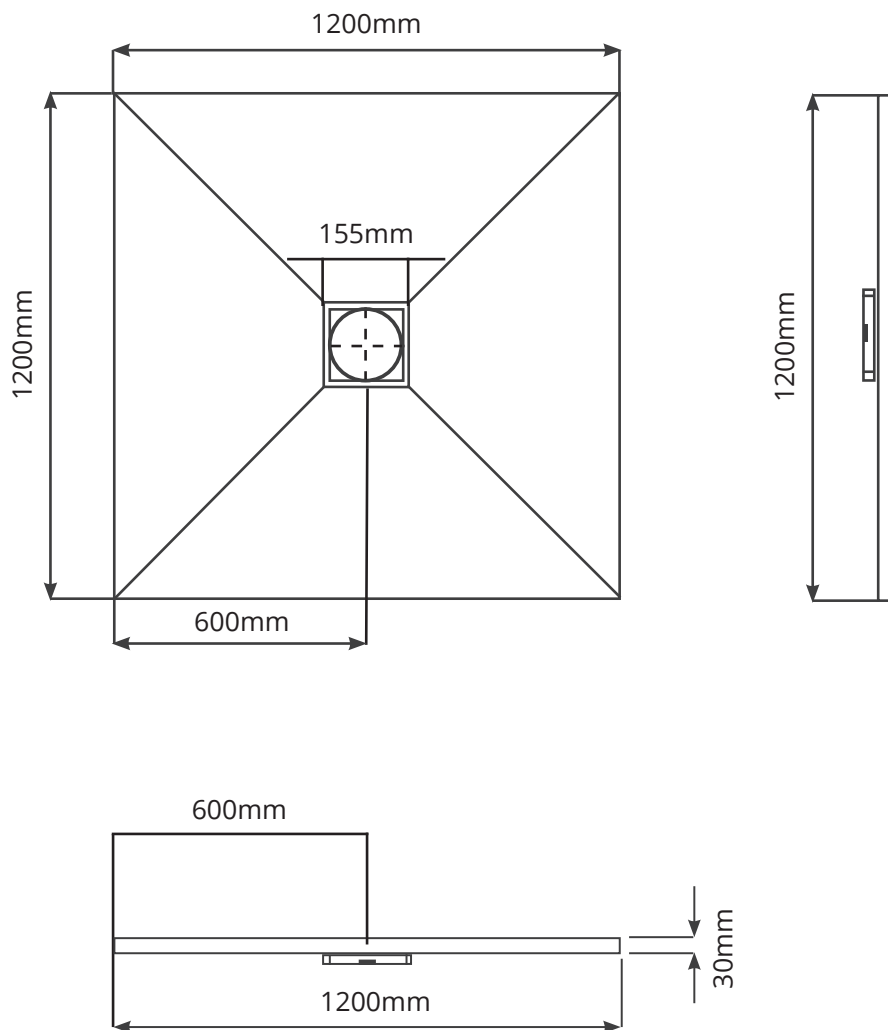

800 x 800 x 30mm Centre Drain

900 x 900 x 30mm Centre Drain

1000 x 1000 x 30mm Centre Drain

1200 x 1200 x 30mm Centre Drain

1200 x 900 x 30mm Centre Drain

800 x 800 x 30mm Corner Drain

900 x 900 x 30mm Corner Drain

1000 x 1000 x 30mm Corner Drain

1200 x 1200 x 30mm Corner Drain

1200 x 900 x 30mm Offset Drain

1850 x 900 x 30mm Offset Drain

1200 x 900 x 30mm End Drain

1200 x 900 x 30mm Linear Centre Drain

900 x 900 x 30mm Linear End Drain

1200 x 900 x 30mm Linear End Drain