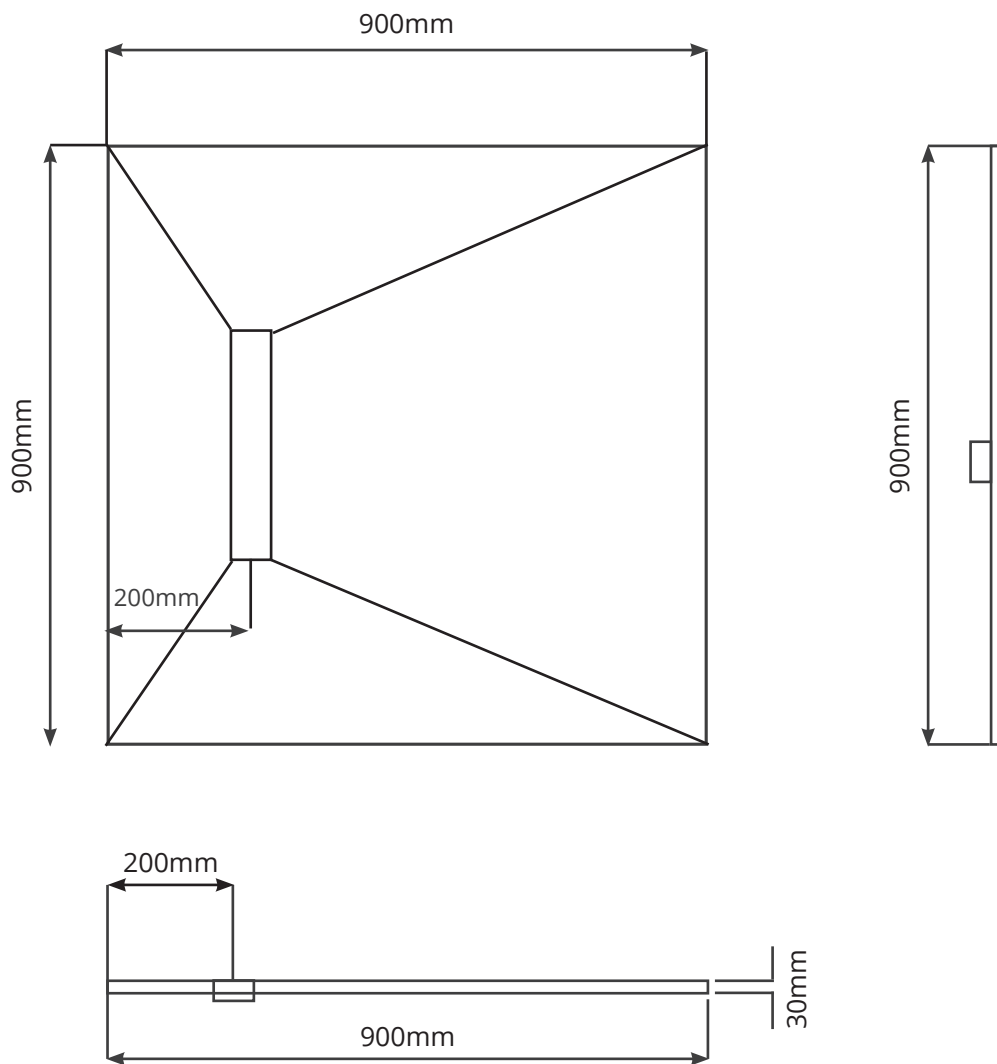

800 x 800 x 30mm Centre Drain

900 x 900 x 30mm Centre Drain

1000 x 1000 x 30mm Centre Drain

1200 x 1200 x 30mm Centre Drain

1200 x 900 x 30mm Centre Drain

800 x 800 x 30mm Corner Drain

900 x 900 x 30mm Corner Drain

1000 x 1000 x 30mm Corner Drain

1200 x 1200 x 30mm Corner Drain

1200 x 900 x 30mm Offset Drain

1850 x 900 x 30mm Offset Drain

1200 x 900 x 30mm End Drain

1200 x 900 x 30mm Linear Centre Drain

900 x 900 x 30mm Linear End Drain

1200 x 900 x 30mm Linear End Drain