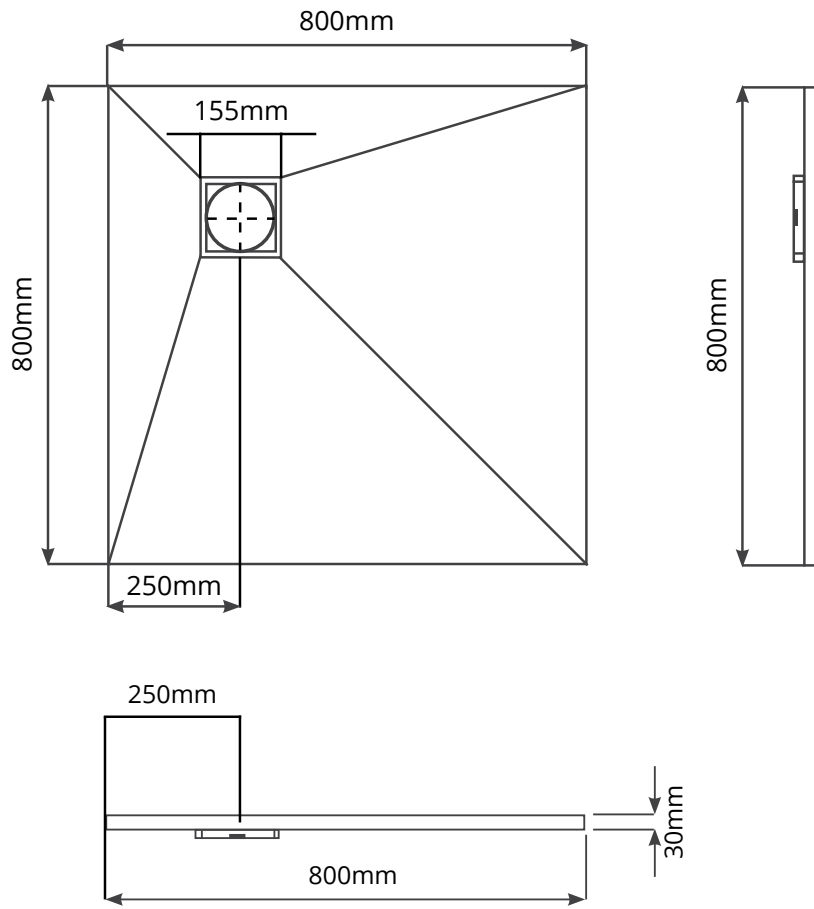

800 x 800 x 30mm Centre Drain

900 x 900 x 30mm Centre Drain

1000 x 1000 x 30mm Centre Drain

1200 x 1200 x 30mm Centre Drain

1200 x 900 x 30mm Centre Drain

800 x 800 x 30mm Corner Drain

900 x 900 x 30mm Corner Drain

1000 x 1000 x 30mm Corner Drain

1200 x 1200 x 30mm Corner Drain

1200 x 900 x 30mm Offset Drain

1850 x 900 x 30mm Offset Drain

1200 x 900 x 30mm End Drain

1200 x 900 x 30mm Linear Centre Drain

900 x 900 x 30mm Linear End Drain

1200 x 900 x 30mm Linear End Drain