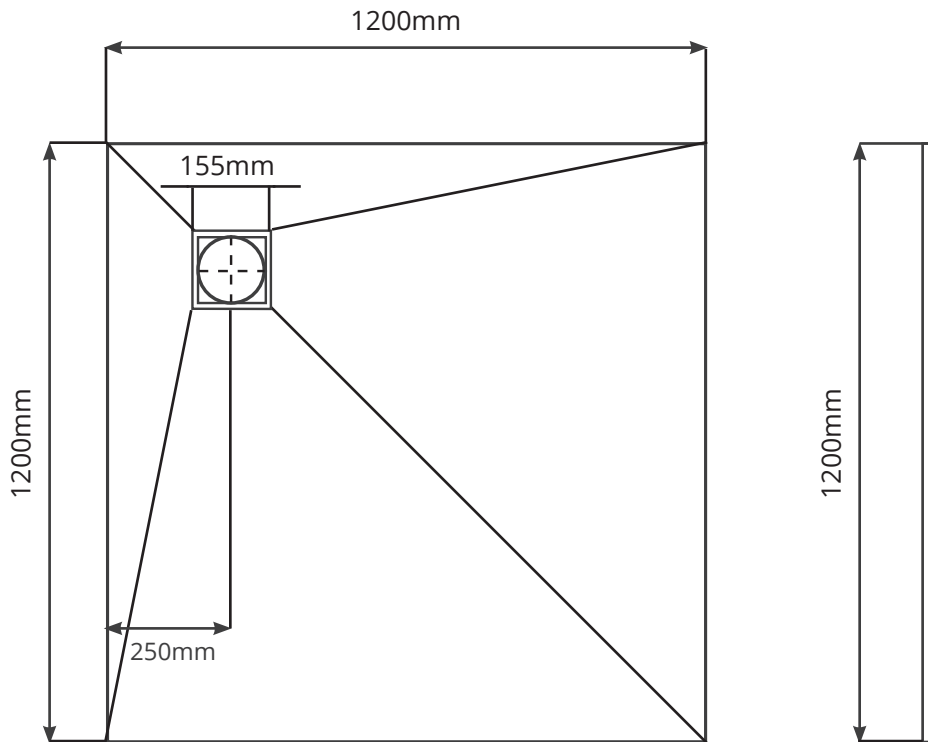

800 x 800 x 30mm Centre Drain

900 x 900 x 30mm Centre Drain

1000 x 1000 x 30mm Centre Drain

1200 x 1200 x 30mm Centre Drain

1200 x 900 x 30mm Centre Drain

800 x 800 x 30mm Corner Drain

900 x 900 x 30mm Corner Drain

1000 x 1000 x 30mm Corner Drain

1200 x 1200 x 30mm Corner Drain

1200 x 900 x 30mm Offset Drain

1850 x 900 x 30mm Offset Drain

1200 x 900 x 30mm End Drain

1200 x 900 x 30mm Linear Centre Drain

900 x 900 x 30mm Linear End Drain

1200 x 900 x 30mm Linear End Drain