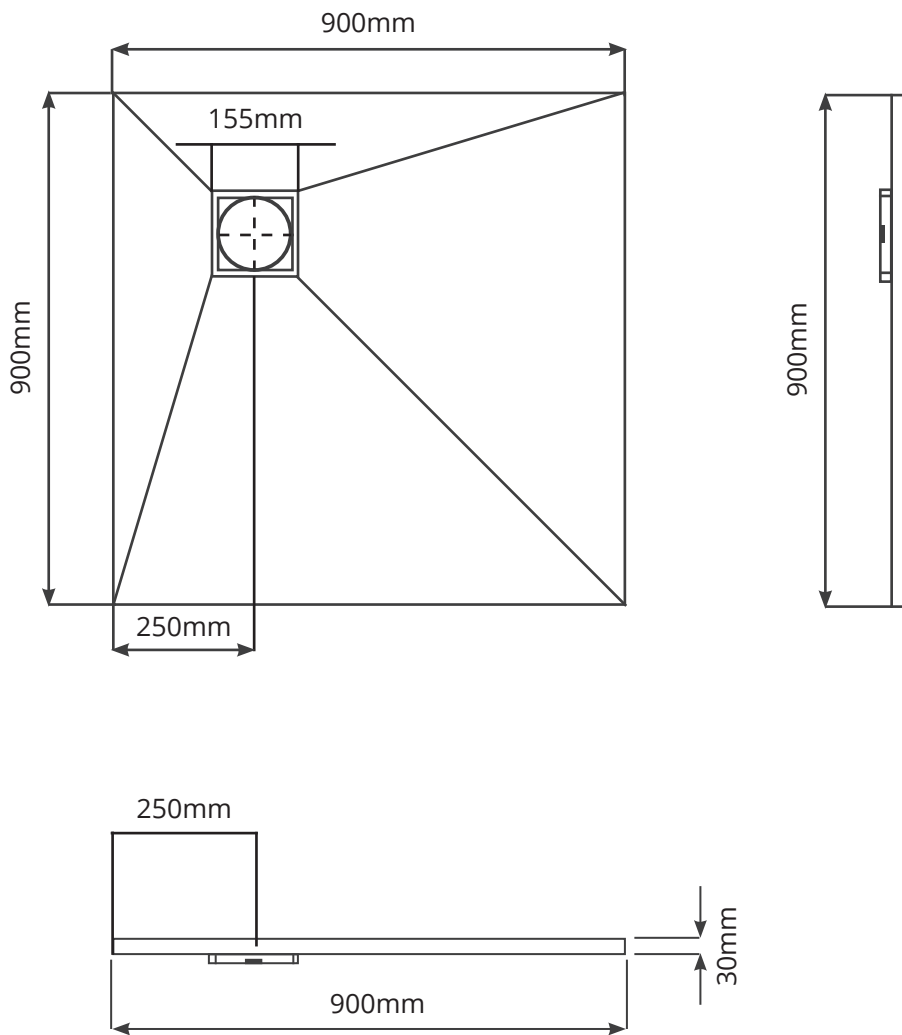

800 x 800 x 30mm Centre Drain

900 x 900 x 30mm Centre Drain

1000 x 1000 x 30mm Centre Drain

1200 x 1200 x 30mm Centre Drain

1200 x 900 x 30mm Centre Drain

800 x 800 x 30mm Corner Drain

900 x 900 x 30mm Corner Drain

1000 x 1000 x 30mm Corner Drain

1200 x 1200 x 30mm Corner Drain

1200 x 900 x 30mm Offset Drain

1850 x 900 x 30mm Offset Drain

1200 x 900 x 30mm End Drain

1200 x 900 x 30mm Linear Centre Drain

900 x 900 x 30mm Linear End Drain

1200 x 900 x 30mm Linear End Drain