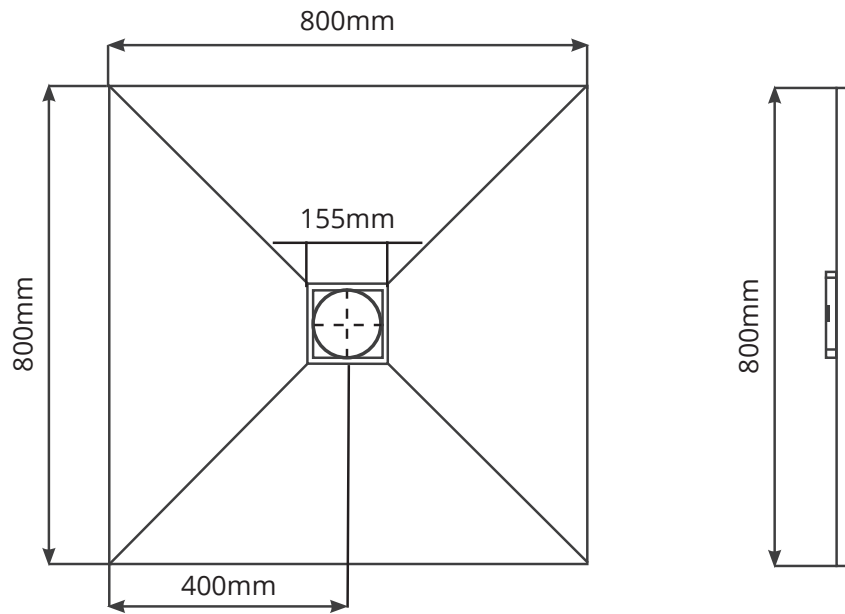

800 x 800 x 30mm Centre Drain

900 x 900 x 30mm Centre Drain

1000 x 1000 x 30mm Centre Drain

1200 x 1200 x 30mm Centre Drain

1200 x 900 x 30mm Centre Drain

800 x 800 x 30mm Corner Drain

900 x 900 x 30mm Corner Drain

1000 x 1000 x 30mm Corner Drain

1200 x 1200 x 30mm Corner Drain

1200 x 900 x 30mm Offset Drain

1850 x 900 x 30mm Offset Drain

1200 x 900 x 30mm End Drain

1200 x 900 x 30mm Linear Centre Drain

900 x 900 x 30mm Linear End Drain

1200 x 900 x 30mm Linear End Drain