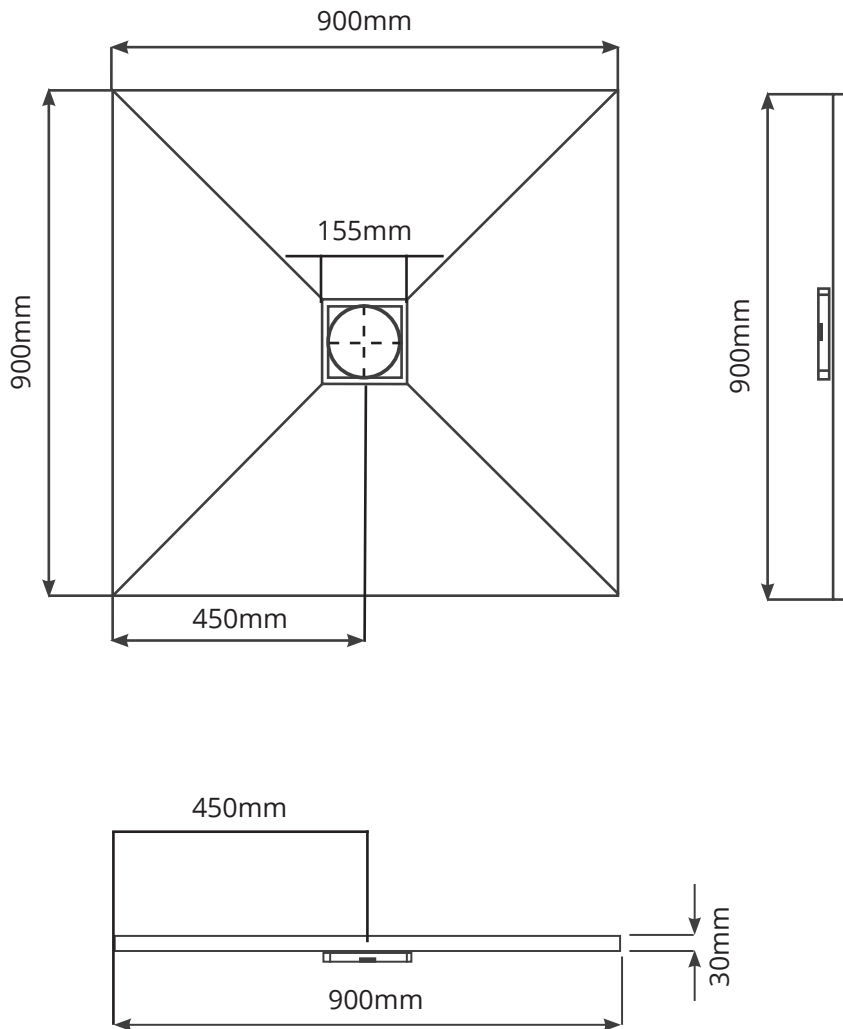

800 x 800 x 30mm Centre Drain

900 x 900 x 30mm Centre Drain

1000 x 1000 x 30mm Centre Drain

1200 x 1200 x 30mm Centre Drain

1200 x 900 x 30mm Centre Drain

800 x 800 x 30mm Corner Drain

900 x 900 x 30mm Corner Drain

1000 x 1000 x 30mm Corner Drain

1200 x 1200 x 30mm Corner Drain

1200 x 900 x 30mm Offset Drain

1850 x 900 x 30mm Offset Drain

1200 x 900 x 30mm End Drain

1200 x 900 x 30mm Linear Centre Drain

900 x 900 x 30mm Linear End Drain

1200 x 900 x 30mm Linear End Drain