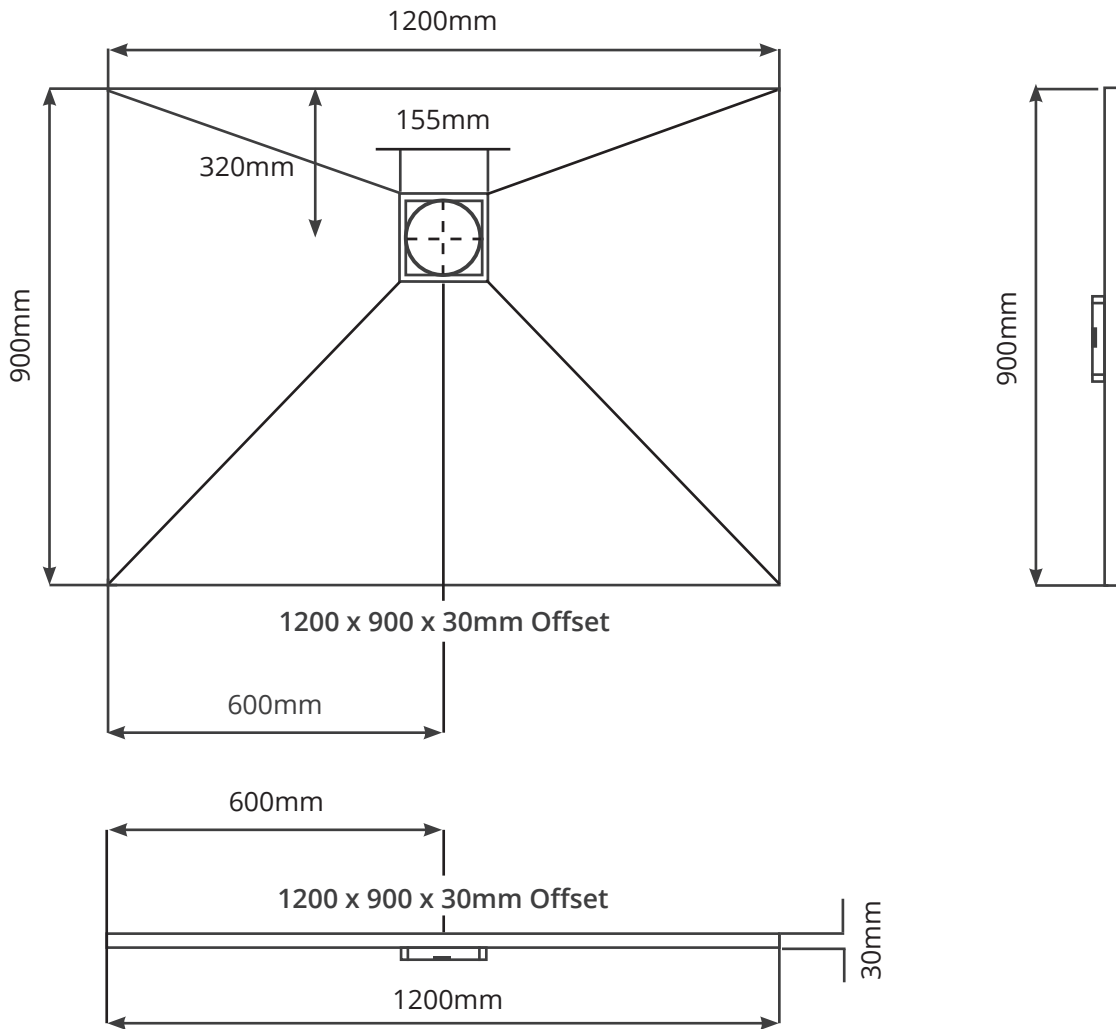

800 x 800 x 30mm Centre Drain

900 x 900 x 30mm Centre Drain

1000 x 1000 x 30mm Centre Drain

1200 x 1200 x 30mm Centre Drain

1200 x 900 x 30mm Centre Drain

800 x 800 x 30mm Corner Drain

900 x 900 x 30mm Corner Drain

1000 x 1000 x 30mm Corner Drain

1200 x 1200 x 30mm Corner Drain

1200 x 900 x 30mm Offset Drain

1850 x 900 x 30mm Offset Drain

1200 x 900 x 30mm End Drain

1200 x 900 x 30mm Linear Centre Drain

900 x 900 x 30mm Linear End Drain

1200 x 900 x 30mm Linear End Drain