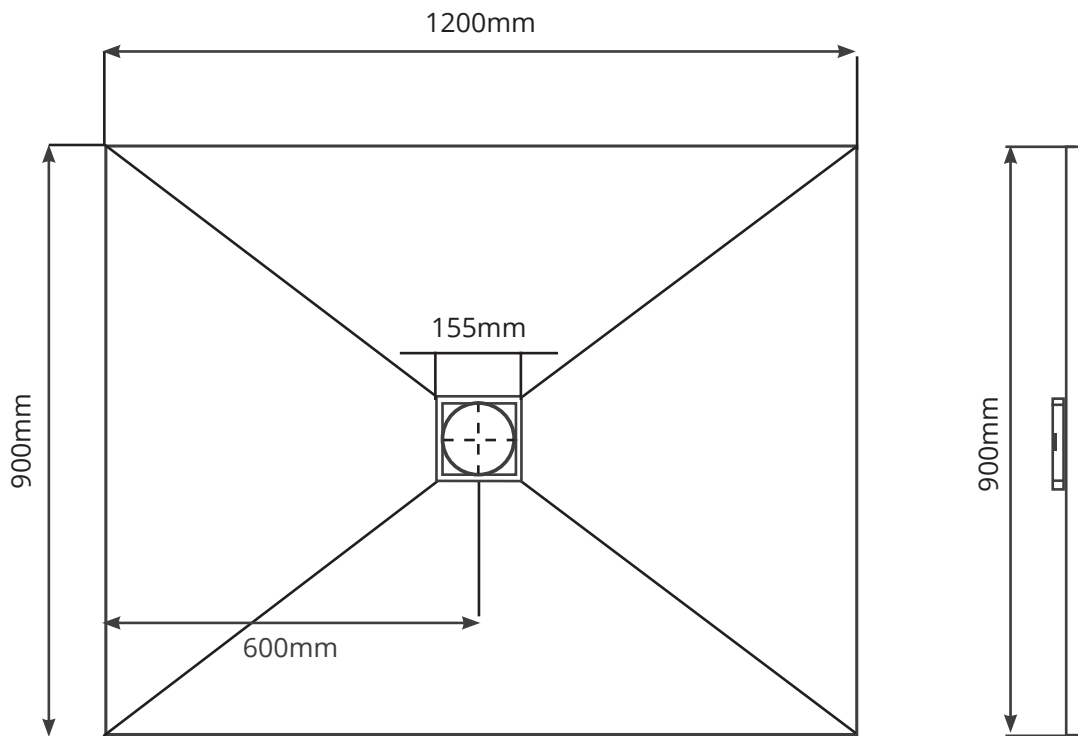

800 x 800 x 30mm Centre Drain

900 x 900 x 30mm Centre Drain

1000 x 1000 x 30mm Centre Drain

1200 x 1200 x 30mm Centre Drain

1200 x 900 x 30mm Centre Drain

800 x 800 x 30mm Corner Drain

900 x 900 x 30mm Corner Drain

1000 x 1000 x 30mm Corner Drain

1200 x 1200 x 30mm Corner Drain

1200 x 900 x 30mm Offset Drain

1850 x 900 x 30mm Offset Drain

1200 x 900 x 30mm End Drain

1200 x 900 x 30mm Linear Centre Drain

900 x 900 x 30mm Linear End Drain

1200 x 900 x 30mm Linear End Drain