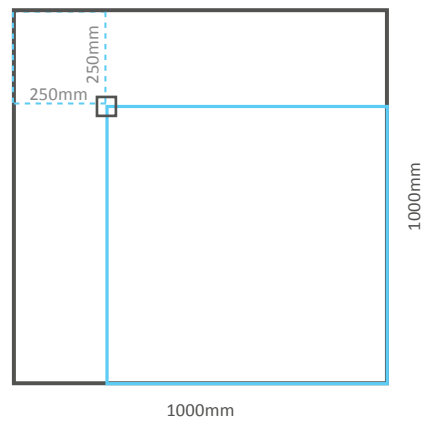

WET ROOM SHOWER TRAYS (Centre Drain)

EDGE THICKNESS: All are 30mm thick.

OBSST-8080C

OBSST-9090C

OBSST-1010C

OBSST-1290C

OBSST-1212C

WET ROOM SHOWER TRAYS (Corner Drain)

EDGE THICKNESS: All are 30mm thick.

OBSST-8080N

OBSST-9090N

OBSST-1010N

OBSST-1212N

WET ROOM SHOWER TRAYS (OFFSET DRAIN)

EDGE THICKNESS: All are 30mm thick.

OBSST-1290N

OBSST-1890N

WET ROOM SHOWER TRAYS (END DRAIN)

EDGE THICKNESS: All are 30mm thick.

WET ROOM SHOWER TRAYS (LINEAR DRAIN)

EDGE THICKNESS: All are 30mm thick.

LINEAR CENTRE

OBLIN-1290C

LINEAR END