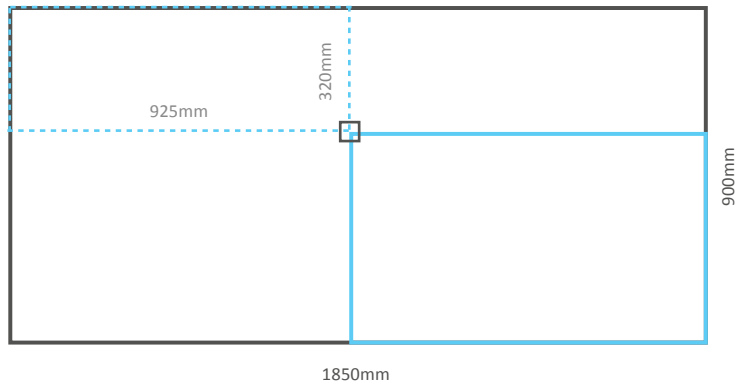

WET ROOM SHOWER TRAYS (Centre Drain)

EDGE THICKNESS: All are 30mm thick.

OBSST-8080C

OBSST-9090C

OBSST-1010C

OBSST-1290C

OBSST-1212C

WET ROOM SHOWER TRAYS (Corner Drain)

EDGE THICKNESS: All are 30mm thick.

OBSST-8080N

OBSST-9090N

OBSST-1010N

OBSST-1212N

WET ROOM SHOWER TRAYS (OFFSET DRAIN)

EDGE THICKNESS: All are 30mm thick.

OBSST-1290N

OBSST-1890N

WET ROOM SHOWER TRAYS (END DRAIN)

EDGE THICKNESS: All are 30mm thick.

WET ROOM SHOWER TRAYS (LINEAR DRAIN)

EDGE THICKNESS: All are 30mm thick.

LINEAR CENTRE

OBLIN-1290C

LINEAR END