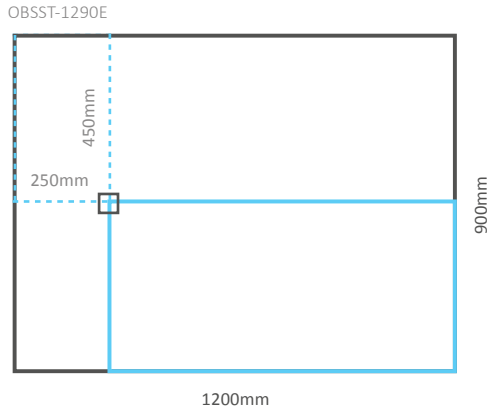

WET ROOM SHOWER TRAYS (Centre Drain)

EDGE THICKNESS: All are 30mm thick.

OBSST-8080C

OBSST-9090C

OBSST-1010C

OBSST-1290C

OBSST-1212C

WET ROOM SHOWER TRAYS (Corner Drain)

EDGE THICKNESS: All are 30mm thick.

OBSST-8080N

OBSST-9090N

OBSST-1010N

OBSST-1212N

WET ROOM SHOWER TRAYS (OFFSET DRAIN)

EDGE THICKNESS: All are 30mm thick.

OBSST-1290N

OBSST-1890N

WET ROOM SHOWER TRAYS (END DRAIN)

EDGE THICKNESS: All are 30mm thick.

WET ROOM SHOWER TRAYS (LINEAR DRAIN)

EDGE THICKNESS: All are 30mm thick.

LINEAR CENTRE

OBLIN-1290C

LINEAR END