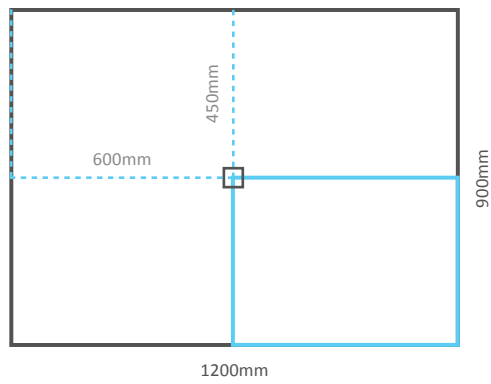

WET ROOM SHOWER TRAYS (Centre Drain)

EDGE THICKNESS: All are 30mm thick.

OBSST-8080C

OBSST-9090C

OBSST-1010C

OBSST-1290C

OBSST-1212C

WET ROOM SHOWER TRAYS (Corner Drain)

EDGE THICKNESS: All are 30mm thick.

OBSST-8080N

OBSST-9090N

OBSST-1010N

OBSST-1212N

WET ROOM SHOWER TRAYS (OFFSET DRAIN)

EDGE THICKNESS: All are 30mm thick.

OBSST-1290N

OBSST-1890N

WET ROOM SHOWER TRAYS (END DRAIN)

EDGE THICKNESS: All are 30mm thick.

WET ROOM SHOWER TRAYS (LINEAR DRAIN)

EDGE THICKNESS: All are 30mm thick.

LINEAR CENTRE

OBLIN-1290C

LINEAR END