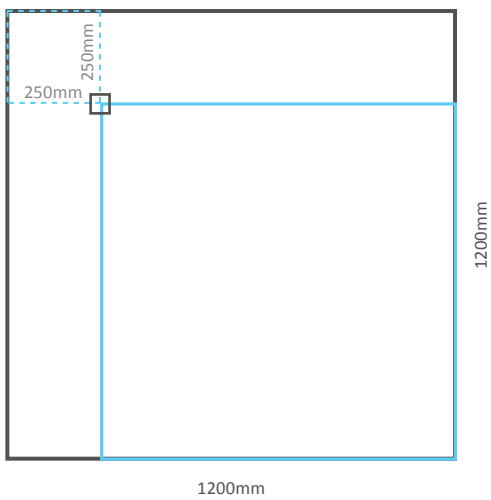

WET ROOM SHOWER TRAYS (Centre Drain)

EDGE THICKNESS: All are 30mm thick.

OBSST-8080C

OBSST-9090C

OBSST-1010C

OBSST-1290C

OBSST-1212C

WET ROOM SHOWER TRAYS (Corner Drain)

EDGE THICKNESS: All are 30mm thick.

OBSST-8080N

OBSST-9090N

OBSST-1010N

OBSST-1212N

WET ROOM SHOWER TRAYS (OFFSET DRAIN)

EDGE THICKNESS: All are 30mm thick.

OBSST-1290N

OBSST-1890N

WET ROOM SHOWER TRAYS (END DRAIN)

EDGE THICKNESS: All are 30mm thick.

WET ROOM SHOWER TRAYS (LINEAR DRAIN)

EDGE THICKNESS: All are 30mm thick.

LINEAR CENTRE

OBLIN-1290C

LINEAR END