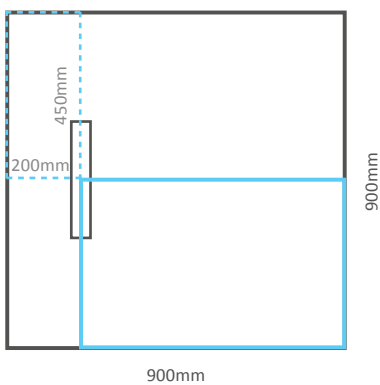

LINEAR END

OBLIN-9090E