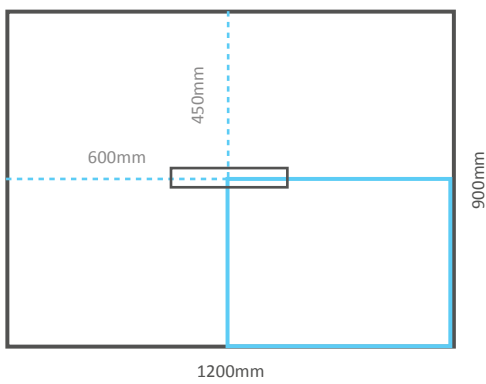

WET ROOM SHOWER TRAYS (Centre Drain)

EDGE THICKNESS: All are 30mm thick.

OBSST-8080C

OBSST-9090C

OBSST-1010C

OBSST-1290C

OBSST-1212C

WET ROOM SHOWER TRAYS (Corner Drain)

EDGE THICKNESS: All are 30mm thick.

OBSST-8080N

OBSST-9090N

OBSST-1010N

OBSST-1212N

WET ROOM SHOWER TRAYS (OFFSET DRAIN)

EDGE THICKNESS: All are 30mm thick.

OBSST-1290N

OBSST-1890N

WET ROOM SHOWER TRAYS (END DRAIN)

EDGE THICKNESS: All are 30mm thick.

WET ROOM SHOWER TRAYS (LINEAR DRAIN)

EDGE THICKNESS: All are 30mm thick.

LINEAR CENTRE

OBLIN-1290C

LINEAR END