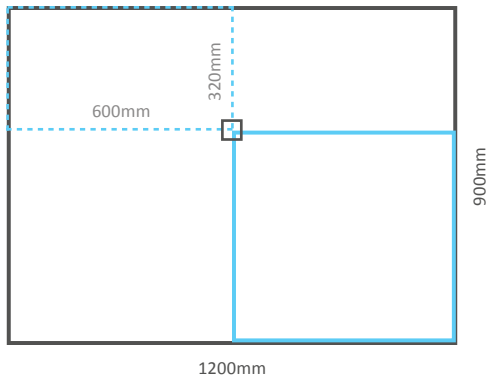

WET ROOM SHOWER TRAYS (Centre Drain)

EDGE THICKNESS: All are 30mm thick.

OBSST-8080C

OBSST-9090C

OBSST-1010C

OBSST-1290C

OBSST-1212C

WET ROOM SHOWER TRAYS (Corner Drain)

EDGE THICKNESS: All are 30mm thick.

OBSST-8080N

OBSST-9090N

OBSST-1010N

OBSST-1212N

WET ROOM SHOWER TRAYS (OFFSET DRAIN)

EDGE THICKNESS: All are 30mm thick.

OBSST-1290N

OBSST-1890N

WET ROOM SHOWER TRAYS (END DRAIN)

EDGE THICKNESS: All are 30mm thick.

WET ROOM SHOWER TRAYS (LINEAR DRAIN)

EDGE THICKNESS: All are 30mm thick.

LINEAR CENTRE

OBLIN-1290C

LINEAR END