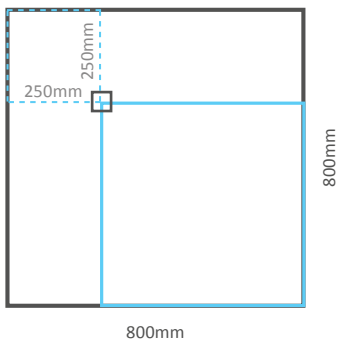

WET ROOM SHOWER TRAYS (Centre Drain)

EDGE THICKNESS: All are 30mm thick.

OBSST-8080C

OBSST-9090C

OBSST-1010C

OBSST-1290C

OBSST-1212C

WET ROOM SHOWER TRAYS (Corner Drain)

EDGE THICKNESS: All are 30mm thick.

OBSST-8080N

OBSST-9090N

OBSST-1010N

OBSST-1212N

WET ROOM SHOWER TRAYS (OFFSET DRAIN)

EDGE THICKNESS: All are 30mm thick.

OBSST-1290N

OBSST-1890N

WET ROOM SHOWER TRAYS (END DRAIN)

EDGE THICKNESS: All are 30mm thick.

WET ROOM SHOWER TRAYS (LINEAR DRAIN)

EDGE THICKNESS: All are 30mm thick.

LINEAR CENTRE

OBLIN-1290C

LINEAR END