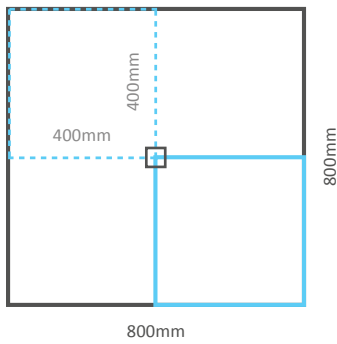

WET ROOM SHOWER TRAYS (Centre Drain)

EDGE THICKNESS: All are 30mm thick.

OBSST-8080C

OBSST-9090C

OBSST-1010C

OBSST-1290C

OBSST-1212C

WET ROOM SHOWER TRAYS (Corner Drain)

EDGE THICKNESS: All are 30mm thick.

OBSST-8080N

OBSST-9090N

OBSST-1010N

OBSST-1212N

WET ROOM SHOWER TRAYS (OFFSET DRAIN)

EDGE THICKNESS: All are 30mm thick.

OBSST-1290N

OBSST-1890N

WET ROOM SHOWER TRAYS (END DRAIN)

EDGE THICKNESS: All are 30mm thick.

WET ROOM SHOWER TRAYS (LINEAR DRAIN)

EDGE THICKNESS: All are 30mm thick.

LINEAR CENTRE

OBLIN-1290C

LINEAR END