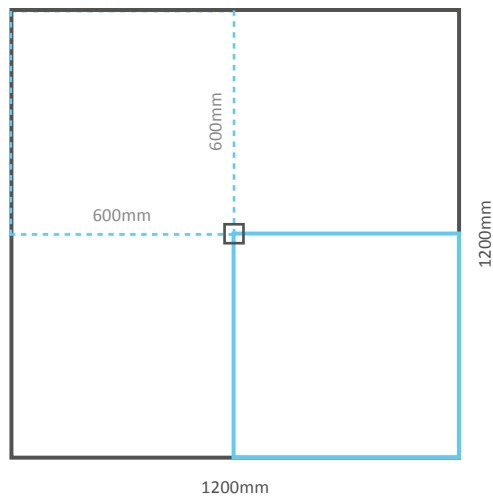

WET ROOM SHOWER TRAYS (Centre Drain)

EDGE THICKNESS: All are 30mm thick.

OBSST-8080C

OBSST-9090C

OBSST-1010C

OBSST-1290C

OBSST-1212C

WET ROOM SHOWER TRAYS (Corner Drain)

EDGE THICKNESS: All are 30mm thick.

OBSST-8080N

OBSST-9090N

OBSST-1010N

OBSST-1212N

WET ROOM SHOWER TRAYS (OFFSET DRAIN)

EDGE THICKNESS: All are 30mm thick.

OBSST-1290N

OBSST-1890N

WET ROOM SHOWER TRAYS (END DRAIN)

EDGE THICKNESS: All are 30mm thick.

WET ROOM SHOWER TRAYS (LINEAR DRAIN)

EDGE THICKNESS: All are 30mm thick.

LINEAR CENTRE

OBLIN-1290C

LINEAR END