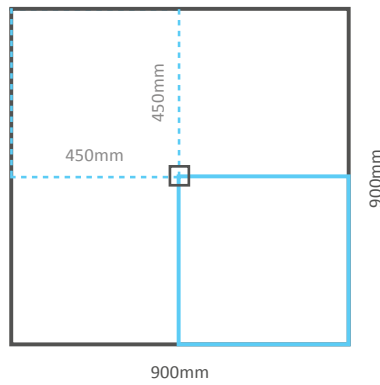

WET ROOM SHOWER TRAYS (Centre Drain)

EDGE THICKNESS: All are 30mm thick.

OBSST-8080C

OBSST-9090C

OBSST-1010C

OBSST-1290C

OBSST-1212C

WET ROOM SHOWER TRAYS (Corner Drain)

EDGE THICKNESS: All are 30mm thick.

OBSST-8080N

OBSST-9090N

OBSST-1010N

OBSST-1212N

WET ROOM SHOWER TRAYS (OFFSET DRAIN)

EDGE THICKNESS: All are 30mm thick.

OBSST-1290N

OBSST-1890N

WET ROOM SHOWER TRAYS (END DRAIN)

EDGE THICKNESS: All are 30mm thick.

WET ROOM SHOWER TRAYS (LINEAR DRAIN)

EDGE THICKNESS: All are 30mm thick.

LINEAR CENTRE

OBLIN-1290C

LINEAR END