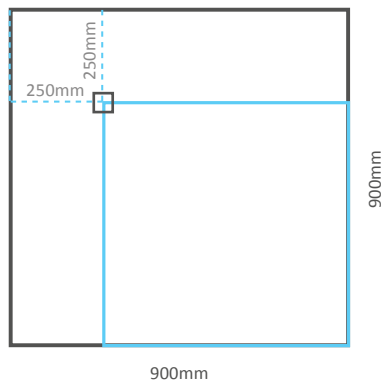

WET ROOM SHOWER TRAYS (Centre Drain)

EDGE THICKNESS: All are 30mm thick.

OBSST-8080C

OBSST-9090C

OBSST-1010C

OBSST-1290C

OBSST-1212C

WET ROOM SHOWER TRAYS (Corner Drain)

EDGE THICKNESS: All are 30mm thick.

OBSST-8080N

OBSST-9090N

OBSST-1010N

OBSST-1212N

WET ROOM SHOWER TRAYS (OFFSET DRAIN)

EDGE THICKNESS: All are 30mm thick.

OBSST-1290N

OBSST-1890N

WET ROOM SHOWER TRAYS (END DRAIN)

EDGE THICKNESS: All are 30mm thick.

WET ROOM SHOWER TRAYS (LINEAR DRAIN)

EDGE THICKNESS: All are 30mm thick.

LINEAR CENTRE

OBLIN-1290C

LINEAR END