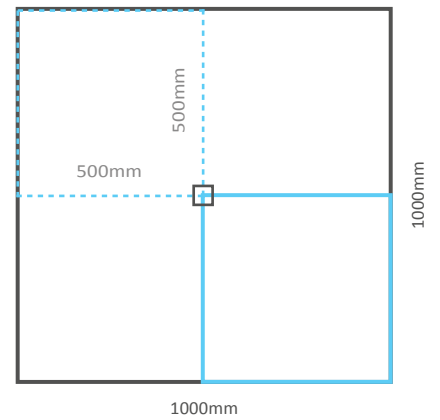

WET ROOM SHOWER TRAYS (Centre Drain)

EDGE THICKNESS: All are 30mm thick.

OBSST-8080C

OBSST-9090C

OBSST-1010C

OBSST-1290C

OBSST-1212C

WET ROOM SHOWER TRAYS (Corner Drain)

EDGE THICKNESS: All are 30mm thick.

OBSST-8080N

OBSST-9090N

OBSST-1010N

OBSST-1212N

WET ROOM SHOWER TRAYS (OFFSET DRAIN)

EDGE THICKNESS: All are 30mm thick.

OBSST-1290N

OBSST-1890N

WET ROOM SHOWER TRAYS (END DRAIN)

EDGE THICKNESS: All are 30mm thick.

WET ROOM SHOWER TRAYS (LINEAR DRAIN)

EDGE THICKNESS: All are 30mm thick.

LINEAR CENTRE

OBLIN-1290C

LINEAR END